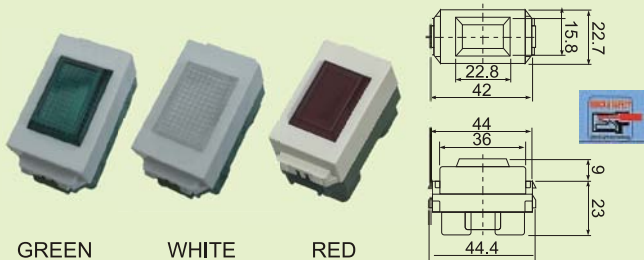

LLWEG Wall Switches & Socket

LLWEG5001K

Switch "B", single pole 16A 250V~

LLWEG5002K

Switch "C", 3-way 16A 250V~

LLWEG5151-51K

Illuminated Switch "B", single pole 16A 250V~(neon lamp:220V~)

LLWEG5152-51K

Illuminated Switch "B", single pole 16A 250V~(neon lamp:220V~)

LLWEG3032G

GREEN

WHITE

RED

LLWEG10919K

Universal receptacle, 16A 250V~

LLWEG1181K

Grounding universal receptacle with safety shutter, 16A 250V~

LLWEG15929K

Grounding duplex universal receptacle, 16A 250V~

LLWEG2880K

LLWEG2164k

Telephone modular jack