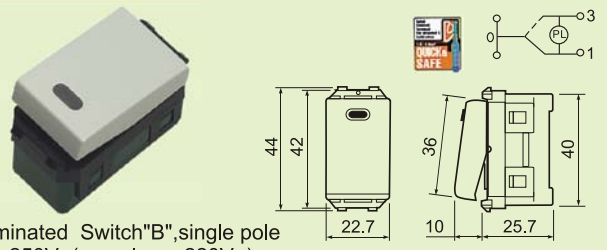

LLWEG Wall Switches & Socket

LLWEG5001K

Switch "B", single pole 16A 250V~

LLWEG5002K

Switch "C", 3-way 16A 250V~

LLWEG5151-51K

Illuminated Switch "B", single pole 16A 250V~(neon lamp:220V~)

LLWEG5152-51K

Illuminated Switch "B", single pole 16A 250V~(neon lamp:220V~)

LLWEG3032G

GREEN

WHITE

RED

LLWEG10919K

Universal receptacle, 16A 250V~

LLWEG1181K

Grounding universal receptacle with safety shutter, 16A 250V~

LLWEG15929K

Grounding duplex universal receptacle, 16A 250V~

LLWEG2880K

LLWEG2164k

Telephone modular jack