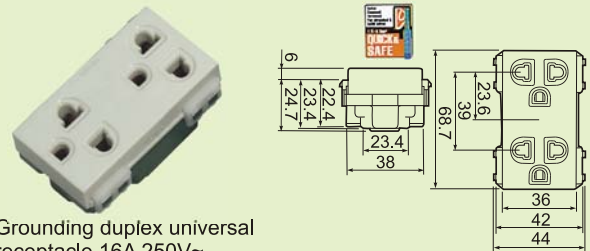

LLWEG Wall Switches & Socket

LLWEG5001K

Switch "B", single pole 16A 250V~

LLWEG5002K

Switch "C", 3-way 16A 250V~

LLWEG5151-51K

Illuminated Switch "B", single pole 16A 250V~(neon lamp:220V~)

LLWEG5152-51K

Illuminated Switch "B", single pole 16A 250V~(neon lamp:220V~)

LLWEG3032G

GREEN

WHITE

RED

LLWEG10919K

Universal receptacle, 16A 250V~

LLWEG1181K

Grounding universal receptacle with safety shutter, 16A 250V~

LLWEG15929K

Grounding duplex universal receptacle, 16A 250V~

LLWEG2880K

LLWEG2164k

Telephone modular jack