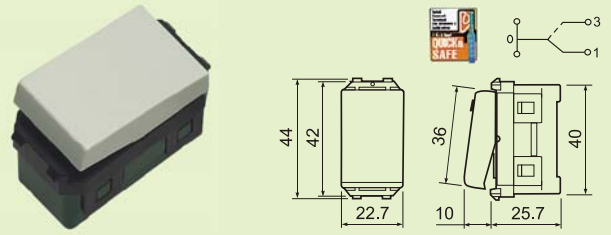

LLWEG Wall Switches & Socket

LLWEG5001K

Switch "B", single pole 16A 250V~

LLWEG5002K

Switch "C", 3-way 16A 250V~

LLWEG5151-51K

Illuminated Switch "B", single pole 16A 250V~(neon lamp:220V~)

LLWEG5152-51K

Illuminated Switch "B", single pole 16A 250V~(neon lamp:220V~)

LLWEG3032G

GREEN

WHITE

RED

LLWEG10919K

Universal receptacle, 16A 250V~

LLWEG1181K

Grounding universal receptacle with safety shutter, 16A 250V~

LLWEG15929K

Grounding duplex universal receptacle, 16A 250V~

LLWEG2880K

LLWEG2164k

Telephone modular jack