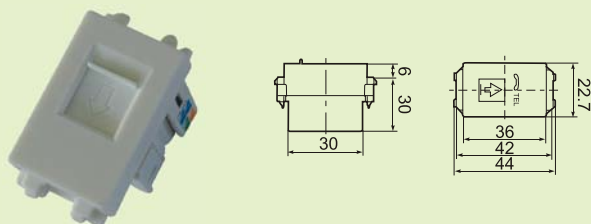

LLWEG Wall Switches & Socket

LLWEG5001K

Switch "B", single pole 16A 250V~

LLWEG5002K

Switch "C", 3-way 16A 250V~

LLWEG5151-51K

Illuminated Switch "B", single pole 16A 250V~(neon lamp:220V~)

LLWEG5152-51K

Illuminated Switch "B", single pole 16A 250V~(neon lamp:220V~)

LLWEG3032G

GREEN

WHITE

RED

LLWEG10919K

Universal receptacle, 16A 250V~

LLWEG1181K

Grounding universal receptacle with safety shutter, 16A 250V~

LLWEG15929K

Grounding duplex universal receptacle, 16A 250V~

LLWEG2880K

LLWEG2164k

Telephone modular jack