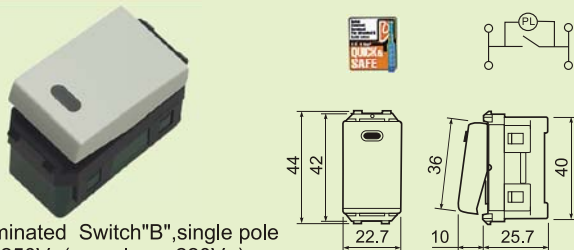

LLWEG Wall Switches & Socket

LLWEG5001K

Switch "B", single pole 16A 250V~

LLWEG5002K

Switch "C", 3-way 16A 250V~

LLWEG5151-51K

Illuminated Switch "B", single pole 16A 250V~(neon lamp:220V~)

LLWEG5152-51K

Illuminated Switch "B", single pole 16A 250V~(neon lamp:220V~)

LLWEG3032G

GREEN

WHITE

RED

LLWEG10919K

Universal receptacle, 16A 250V~

LLWEG1181K