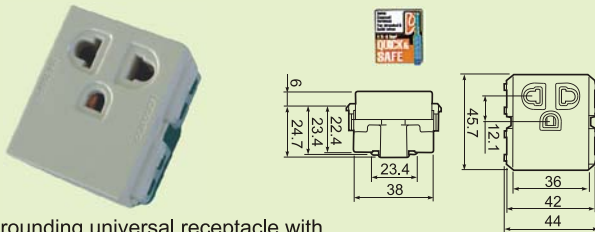

LLWEG Wall Switches & Socket

LLWEG5001K

Switch "B", single pole 16A 250V~

LLWEG5002K

Switch "C", 3-way 16A 250V~

LLWEG5151-51K

Illuminated Switch "B", single pole 16A 250V~(neon lamp:220V~)

LLWEG5152-51K

Illuminated Switch "B", single pole 16A 250V~(neon lamp:220V~)

LLWEG3032G

GREEN

WHITE

RED

LLWEG10919K

Universal receptacle, 16A 250V~

LLWEG1181K

Grounding universal receptacle with safety shutter, 16A 250V~

LLWEG15929K

Grounding duplex universal receptacle, 16A 250V~

LLWEG2880K

LLWEG2164k

Telephone modular jack