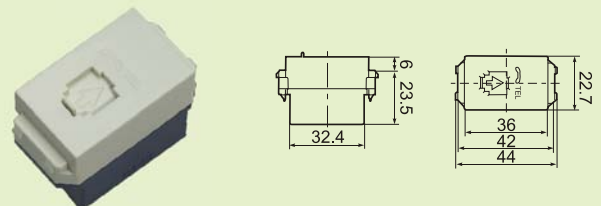

LLWEG Wall Switches & Socket

LLWEG5001K

Switch "B", single pole 16A 250V~

LLWEG5002K

Switch "C", 3-way 16A 250V~

LLWEG5151-51K

Illuminated Switch "B", single pole 16A 250V~(neon lamp:220V~)

LLWEG5152-51K

Illuminated Switch "B", single pole 16A 250V~(neon lamp:220V~)

LLWEG3032G

GREEN

WHITE

RED

LLWEG10919K

Universal receptacle, 16A 250V~

LLWEG1181K

Grounding universal receptacle with safety shutter, 16A 250V~

LLWEG15929K

Grounding duplex universal receptacle, 16A 250V~

LLWEG2880K

LLWEG2164k

Telephone modular jack