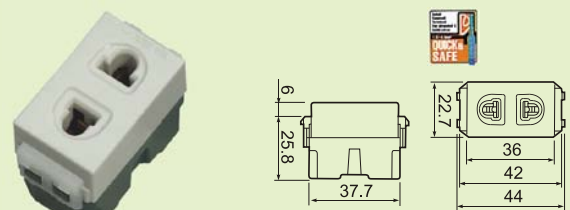

LLWEG Wall Switches & Socket

LLWEG5001K

Switch "B", single pole 16A 250V~

LLWEG5002K

Switch "C", 3-way 16A 250V~

LLWEG5151-51K

Illuminated Switch "B", single pole 16A 250V~(neon lamp:220V~)

LLWEG5152-51K

Illuminated Switch "B", single pole 16A 250V~(neon lamp:220V~)

LLWEG3032G

GREEN

WHITE

RED

LLWEG10919K

Universal receptacle, 16A 250V~

LLWEG1181K

Grounding universal receptacle with safety shutter, 16A 250V~

LLWEG15929K

Grounding duplex universal receptacle, 16A 250V~

LLWEG2880K

LLWEG2164k

Telephone modular jack