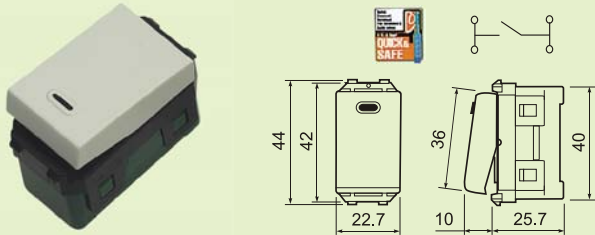

LLWEG Wall Switches & Socket

LLWEG5001K

Switch "B", single pole 16A 250V~

LLWEG5002K

Switch "C", 3-way 16A 250V~

LLWEG5151-51K

Illuminated Switch "B", single pole 16A 250V~(neon lamp:220V~)

LLWEG5152-51K

Illuminated Switch "B", single pole 16A 250V~(neon lamp:220V~)

LLWEG3032G

GREEN

WHITE

RED

LLWEG10919K

Universal receptacle, 16A 250V~

LLWEG1181K

Grounding universal receptacle with safety shutter, 16A 250V~

LLWEG15929K

Grounding duplex universal receptacle, 16A 250V~

LLWEG2880K

LLWEG2164k

Telephone modular jack